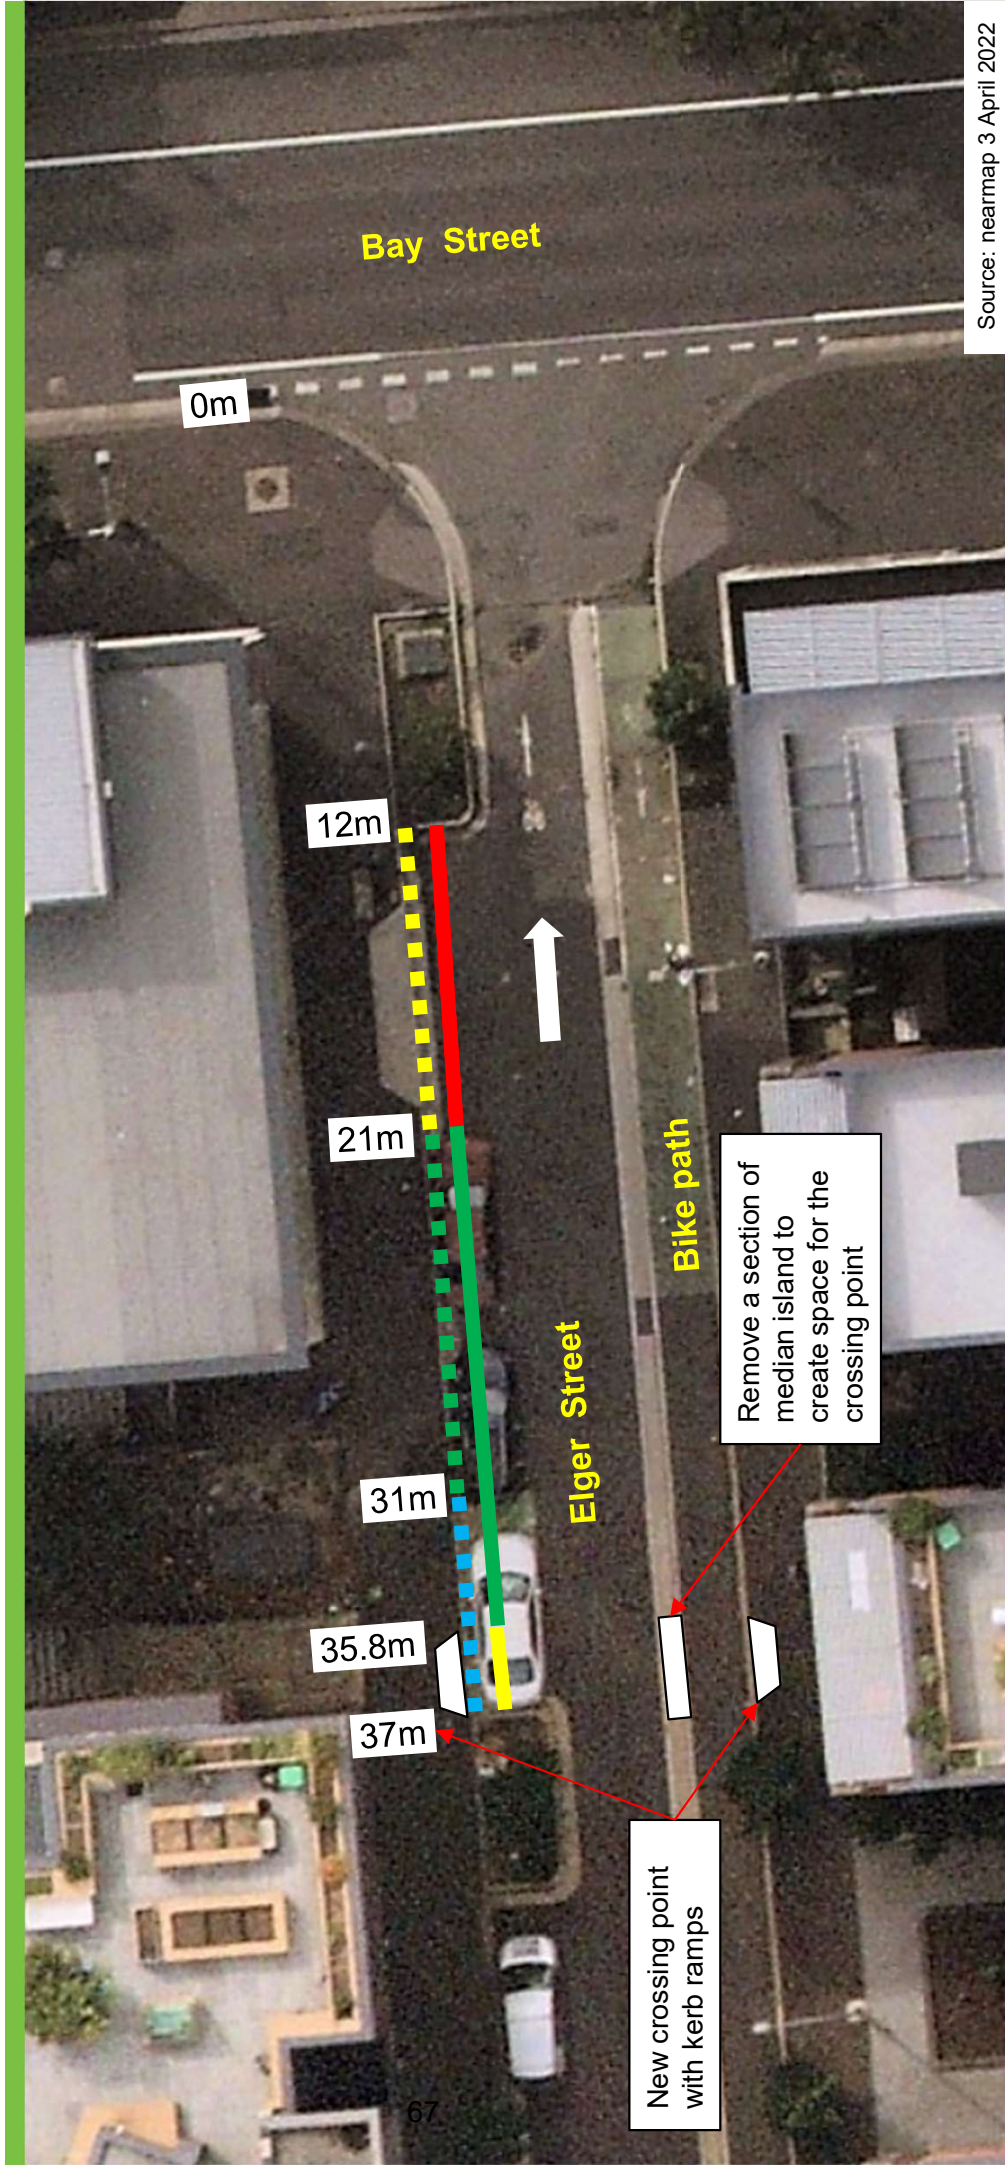

## Elger Street, Glebe

### Proposed parking changes and traffic treatment

Source: nearmap 3 April 2022

- | Existing      |                                       | Proposed      |               |
|---------------|---------------------------------------|---------------|---------------|
| ■ No Parking  | ■ No Parking                          | ■ No Parking  | ■ P15 Minute  |
| ■ No Stopping | ■ Car Share Vehicles Excepted Bay 823 | ■ No Stopping | ■ No Stopping |
| ■ P10 Minute  | ■ 2P                                  |               |               |
|               | ■ 8am-6pm Mon-Fri                     |               |               |

### Proposed parking changes and traffic treatment

Source: nearmap 3 April 2022