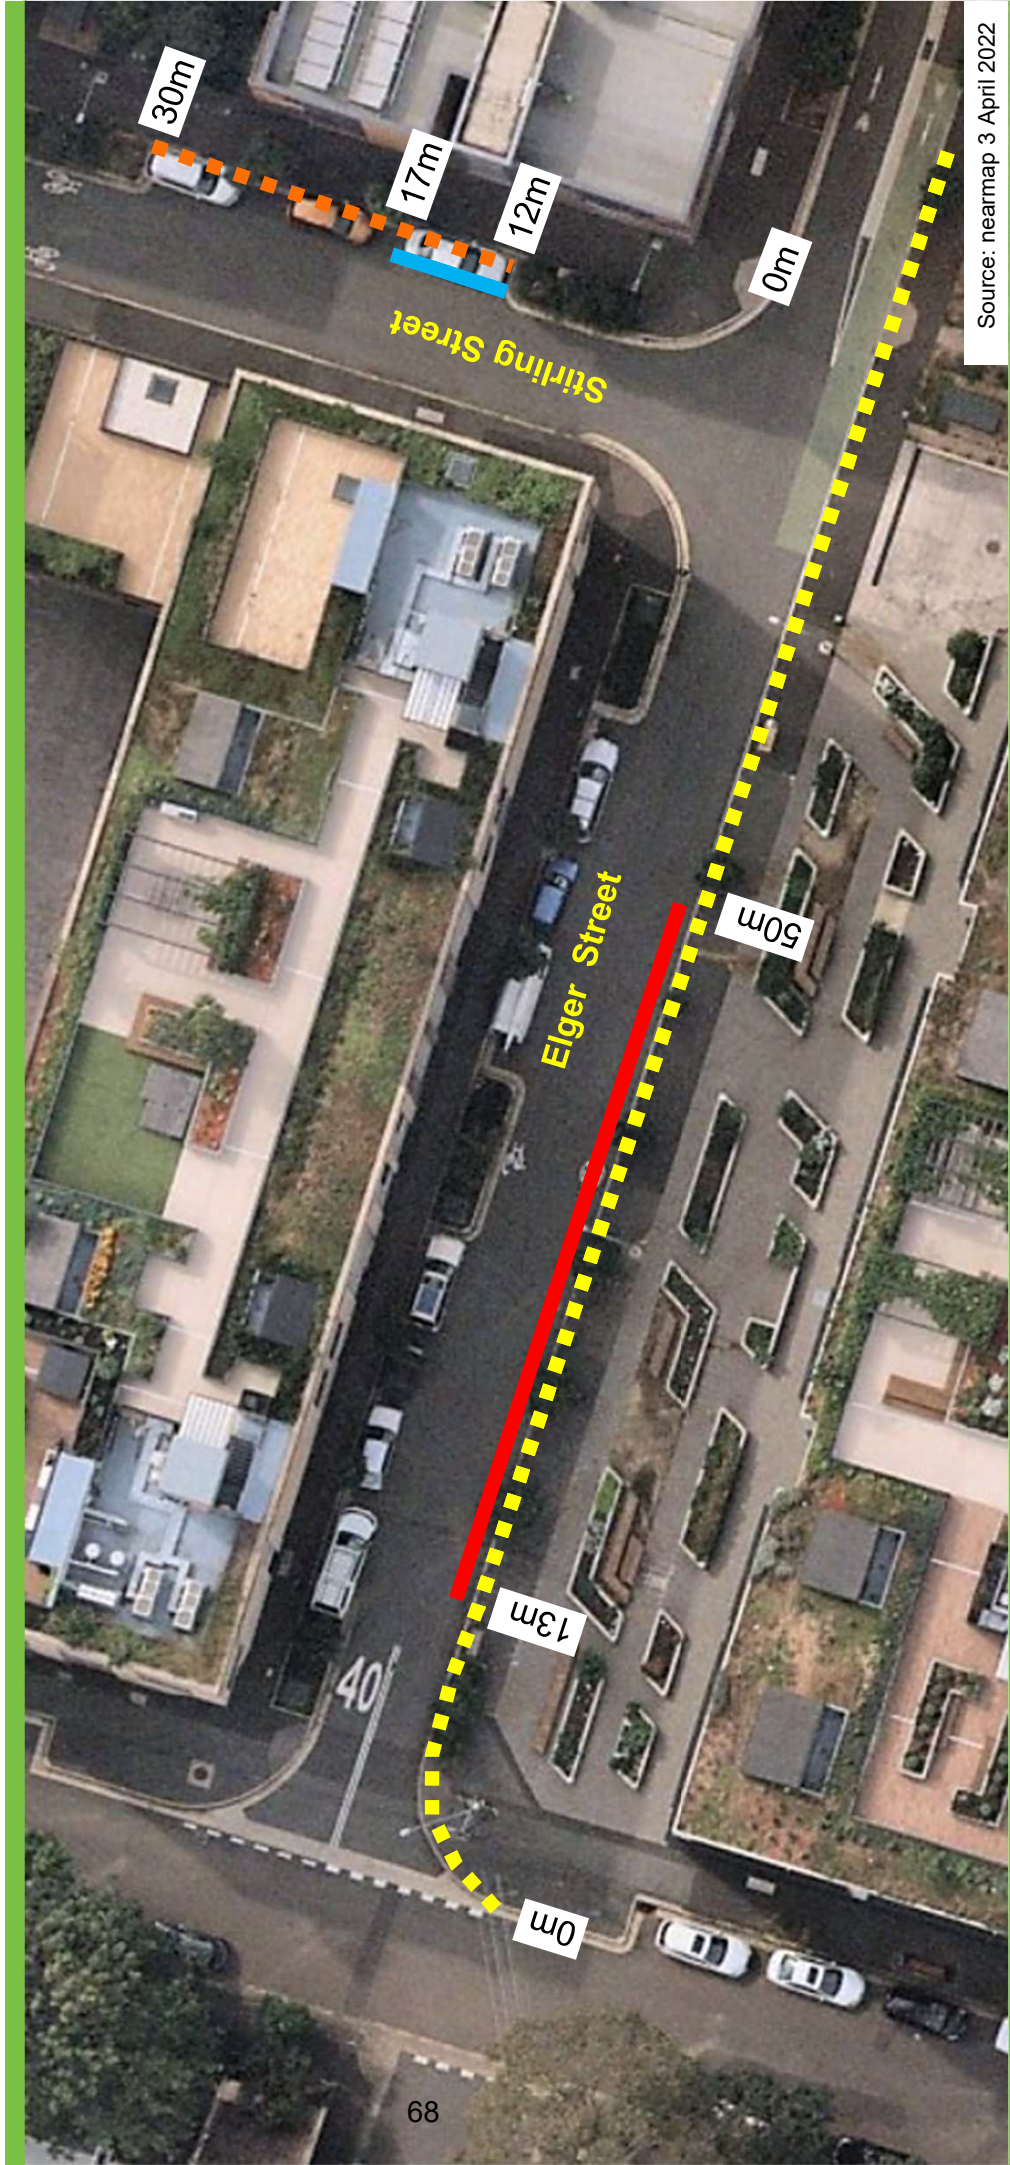

### Proposed parking changes and traffic treatment

Source: nearmap 3 April 2022

- | Existing      |                                       | Proposed      |               |
|---------------|---------------------------------------|---------------|---------------|
| ■ No Parking  | ■ No Parking                          | ■ No Parking  | ■ P15 Minute  |
| ■ No Stopping | ■ Car Share Vehicles Excepted Bay 823 | ■ No Stopping | ■ No Stopping |
| ■ P10 Minute  | ■ 2P                                  |               |               |
|               | ■ 8am-6pm Mon-Fri                     |               |               |

### Proposed parking changes and traffic treatment

Source: nearmap 3 April 2022